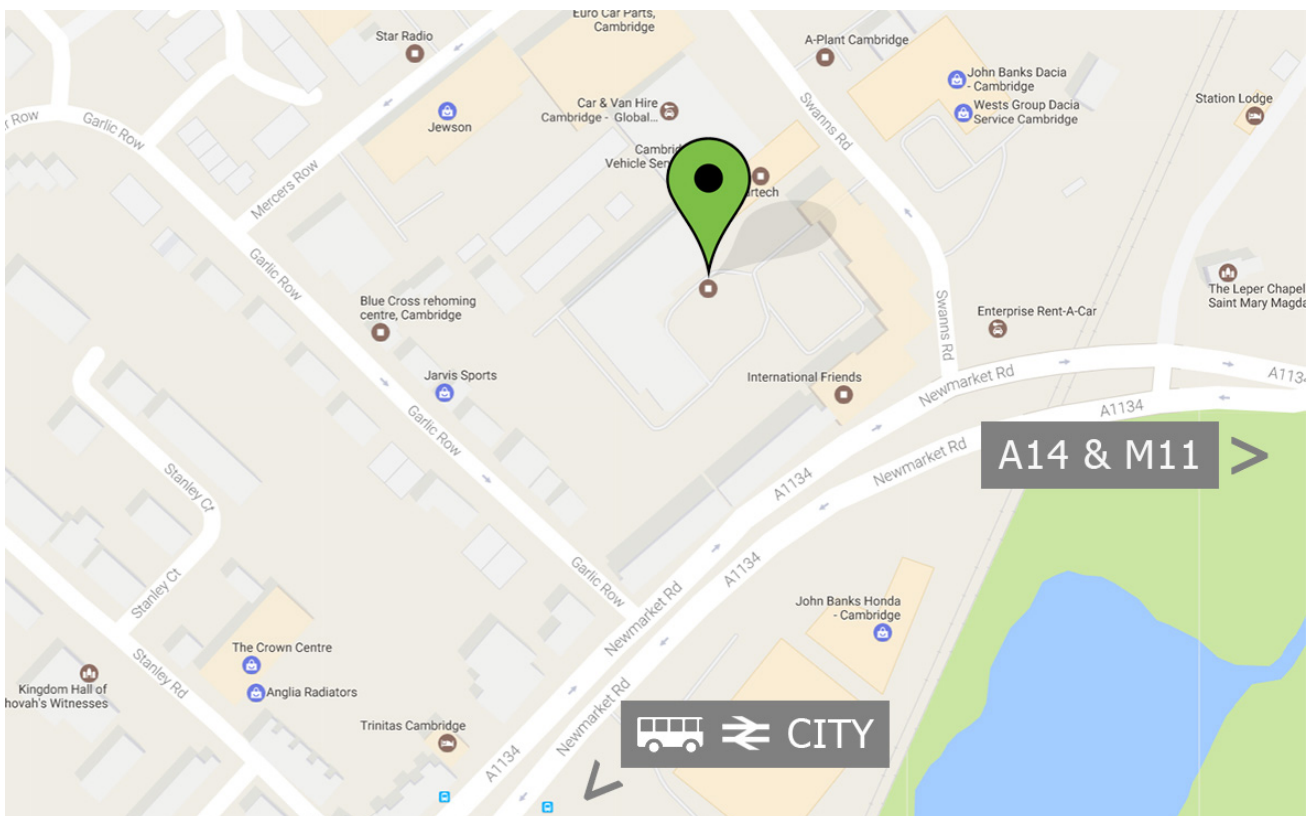

eventstreaming.tv

Studio 25, Signet Court, Swann Road, Cambridge CB5 8LA

Our Studio is situated in Signet Court, a courtyard-style office development, located on Swanns Road.

By Road: Turn off Newmarket Road (near Cambridge United FC) into the one way system, the entrance to Signett court is 100 meters on the left.

Parking is available but limited. Please consider Newmarket Road "Park and Ride". Buses run every 15 minutes.

By Train: Approximately a 20 minute walk from Cambridge Central and 10 minutes from Cambridge North.

Taxi: Panther Taxis 01223 715715

Need any help finding us call 01223 855669